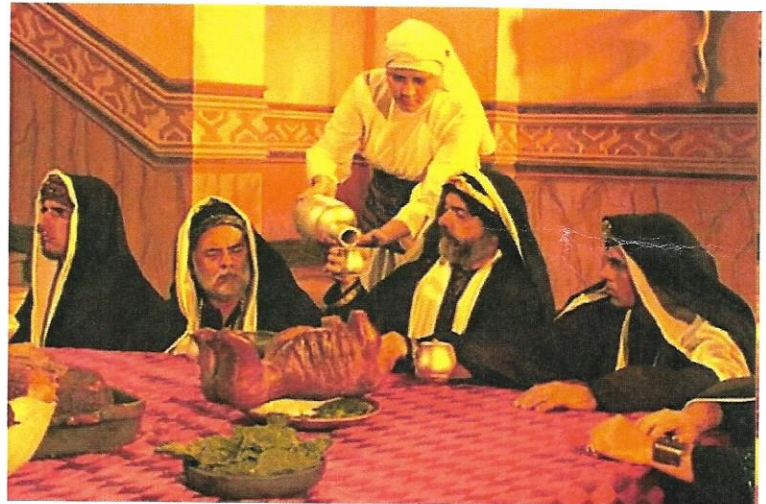

PARISH OFFICE – will be closed September 1 to September 5 in observance of Labor Day. Office will reopen September 6 at 9:00 am.

CCE NEWS- Registration will be held on weekends of Sept. 3 & 4, 10 & 11, 17 & 18 after all Masses. Classes will be held on Wednesday beginning, Sept. 21. As part of the registration, copies of Birth Certificate, Sacramental records must be furnished for each child if applicable. A registration fee of $50 per child will be collected at time of registration.

ST. VINCENT DEPAUL SOCIETY – as our program continues to grow the organization is in need of volunteers to help with food distribution and other needs. Please contact Robin Riley at (936) 439-6407. Food and cash donations are always welcome, also.

SUNDAY COFFEE AND FELLOWSHIP: Fellowship and Coffee this weekend will be hosted by **Knights of Columbus**. Next weekend on September 4, will be hosted by Graves, Candy, Alicia, Araceli, Celia, and Margarita. Tamales will be served after the 9:00am Mass and Pozole (traditional Mexican soup) after the 11:00am Mass. Everyone is welcomed both times. *Compañerismo y Café el 4 de Septiembre de 2022 será presentado por Graves, Candy, Alicia, Araceli, Celia y Margarita. Los tamales se servirán después de la misa de las 9:00am y el Pozole (sopa tradicional mexicana) después de la misa de 11:00am. Todos son bienvenidos en ambas ocasiones.*

"When you hold a banquet, invite the poor, the crippled, the lame, the blind; blessed indeed will you be because of their inability to repay you. For you will be repaid at the resurrection of the righteous."
(Luke 14: 13-14)

RITE OF CHRISTIAN INITIATION OF ADULTS (R.C.I.A.) INQUIRY CLASS

- will begin Sunday, August 14, 2022, 7:30 AM.
- ♦ Open to all adults (18 Years or older) who would like to ask questions and get answers so they can make an educated and informed decision about becoming or being a Catholic.
- ♦ Also, for Baptized Catholic adults who need to complete their Catholic lives by receiving the Sacrament(s) of: Eucharist, Reconciliation and/or Confirmation.
- ♦ And for anyone interested in continuing education in Catholicism.

We offer information about the Catholic faith without any pressure to join. Please contact the St. Joseph Parish Office at 936 344-6104 or RCIA Coordinator, Tom Miner 281-787-1588 for more information. Or, just show up – “walk-ins” welcome. Classes are held in the Conference Room of the Parish Office Building (South end of parking lot across from the Church).

PRAYERS FOR THE SICK:

Josey Billnoske	Ronnie McSwain	Barbara –Scott Rush
Ann Buxton	Jaiden Travis May	Stevie Russell
Albert Carranza	Violeta Mendoza	Evangelina Samano
David Coffee	Bonnie Miner	Martin Sandoval
Benjamin Daly	Moore Family	Mary Cruz Sandoval
Leo Javier Daly	Jimmy Novark	Ramon Sandoval
Kathy Demny	Deacon Klaus Petereit	Rosalinda Sandoval
Barbara Follis	Dan Profitt	Les Schatz
Michael Haas	Francisco Rocha	Kevin Schrader
Anna Hyman	Maria Rosales	Louise Slott
Randy Lemon	Anna Ross	Charlotte Schrader
		Phillip Wagner